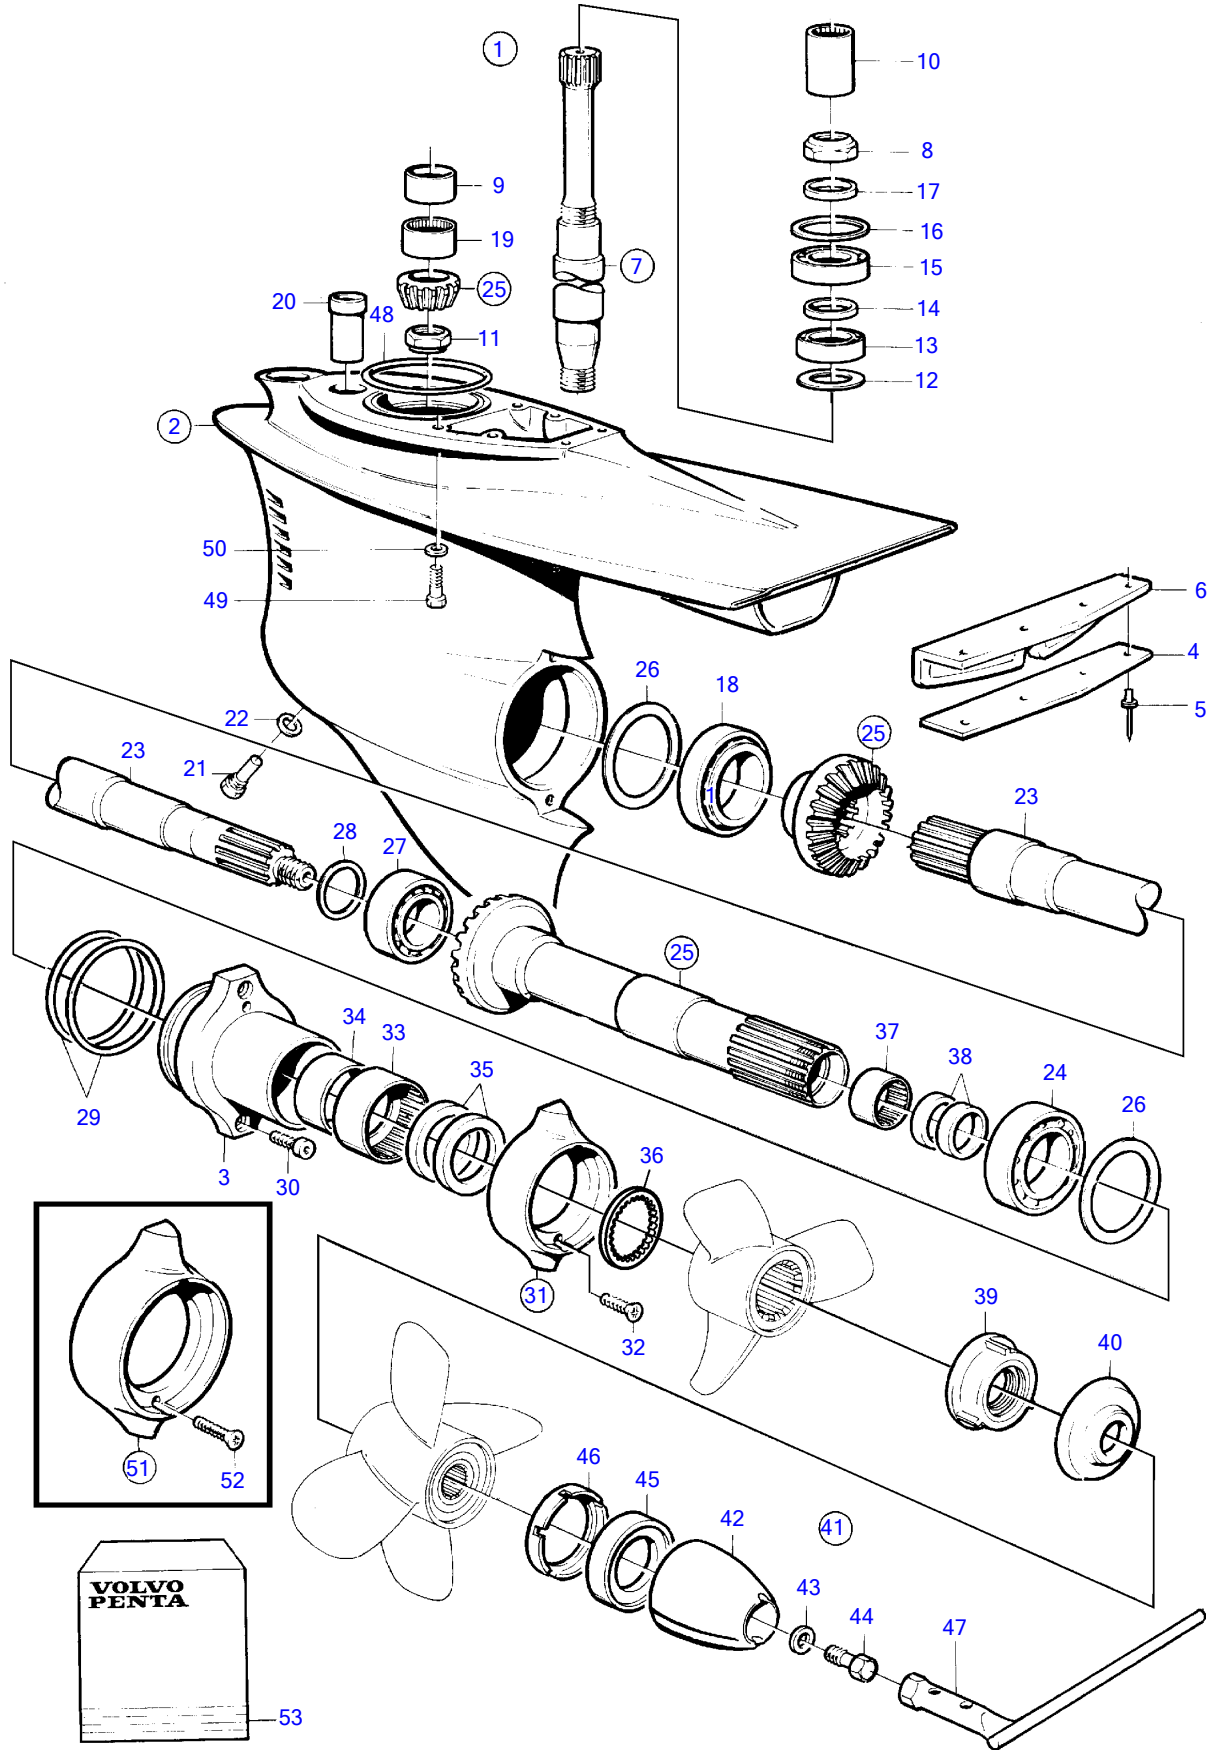

DP-D1

16996

16996

7734180-44-616

Upd:2012-01-30

DP-D1

REF	PART NO.	QTY	DESCRIPTION	NOTES
1	872769	1	Lower gear	Ratio 1.78:1
2	3855628	1	• Gear housing	
3	854053	1	• • Bearing housing	
4	872439	1	• • Attaching plate	
5	977711	4	• • Blind rivet	
6	872438	1	• • Check valve	
7	854611	1	• Countershaft	
8	969071	1	• • Round nut	Included in gasket kit.
9	184682	1	• • Inner ring	
10	3852268	1	• • Splined sleeve	
11	852212	1	• Nut	Included in gasket kit.
12	941832	X	• Shim	TH=0.05mm
	941833	X	• Shim	TH=0,20mm
13	183374	1	• Ball bearing	
14	944970	X	• Shim	
15	11072	1	• Roller bearing	
16	944522	X	• Shim	TH=0.05mm
	42981	X	• Shim	TH=0.10mm
	968057	X	• Shim	TH=0,20mm
	42980	X	• Shim	TH=0.35mm
17	897387	1	• Tensioning ring	
18	11044	1	• Roller bearing	
19	184654	1	• Needle roller bushin	
20	814482	1	• Oil strainer	
21	852904	1	• Magnetic plug	
22	955974	1	• O-ring	Included in gasket kit.
23	872533	1	• Propeller shaft	
24	184765	1	• Roller bearing	
25	3861458	1	• Drive gear set	Ratio 1.78:1
26	967352	X	• Shim	TH=0.05mm
	941823	X	• Shim	TH=0,10mm
	967351	X	• Shim	TH=0.15mm
	941824	X	• Shim	TH=0.20mm
	941825	X	• Shim	TH=0.40mm
27	184691	1	• Roller bearing	
28	191834	X	• Shim	TH=0.10mm
	191835	X	• Shim	TH=0.15mm
	191837	X	• Shim	TH=0,25mm
29	925258	2	• O-ring	Included in gasket kit.
30	941812	2	• Hex. socket screw	
31	875821	1	• Zinc ring kit	
32	966808	2	• • Screw	
33	183859	1	• Needle roller bushin	
34	184683	1	• Inner ring	
35	851407	2	• Sealing ring	Included in gasket kit.
36	3858457	1	• Thrust ring	
37	183272	1	• Needle roller bushin	
38	853871	1	• Sealing ring	Included in gasket kit.
39	3851334	1	• Propeller nut	
40	3858458	1	• Thrust ring	
41	872549	1	• Spinner	
42		1	• • Spinner	
43	943194	1	• • Washer	
44	872546	1	• • Lock screw	M12
45	853676	1	• • Spacer ring	
46	854294	1	• • Plastic washer	
47	873058	1	• Tool kit	
48	925256	1	O-ring	Included in gasket kit., Included in complete drive.
49	941810	4	Hex. socket screw	Included in complete drive.
50	853095	4	Washer	Included in complete drive.
51	876138	1	Anode kit	
52	966808	2	• Screw	
53	876267	1	Gasket kit, lower gear	See group 99